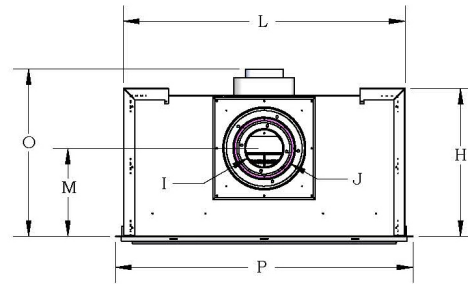

Top View

Left Side View

Front View

Right Side View

Framing Dimensions

FRAMING DIMENSIONS						
Model#	U	V	W	X	Y	Z
PL38DF	53¾"	37¾"	78¼"	20¼"	41¼"	34¼"
PL42DF	58½"	42"	82¾"	21¾"	42"	35"
PL52DF	64¾"	52"	91¾"	24½"	43"	37½"