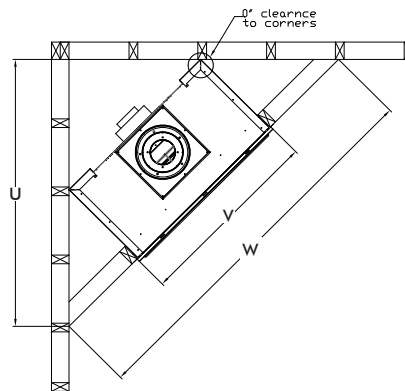

Dimensions

		UNIT DIMENSIONS																			
		A	B	C	D	E	F	G	H	I	J	K	L	M	N	O	P	Q	R	S	T
PL38DF	P38DF	37¾"	29½"	35¼"	19¾"	4½"	5½"	33¾"	19½"	5"	8"	26¾"	35½"	11¾"	36¾"	22½"	39¼"	20¼"	37¼"	17½"	33¼"
PL42DF	P42DF	42"	30½"	39½"	20¼"	4¾"	5½"	34¾"	20¾"	5"	8"	27¾"	39¾"	12¾"	37¾"	23½"	43¾"	21¼"	41½"	18¾"	37½"
PL52DF	P52DF	52"	33¼"	47"	21¾"	6"	5¾"	36¼"	22½"	5"	10"	28¾"	47¾"	14¾"	39"	25¼"	53¾"	22¾"	49¼"	19¾"	45"

Top View

Left Side View

Front View

Right Side View

Framing Dimensions

FRAMING DIMENSIONS						
Model#	U	V	W	X	Y	Z
PL38DF	53¾"	37¾"	78¼"	20¼"	41¼"	34¼"
PL42DF	58½"	42"	82¾"	21¾"	42"	35"
PL52DF	64¾"	52"	91¾"	24½"	43"	37½"

*Framing Dimensions shown for models without surround

Linear P and PL

PL42DF NG Flame with Speckled Stones and Driftwood Log Set

Consult the owner's manual for complete installation instructions, product dimensions and proper clearances to combustible surfaces prior to installing fireplace.
All specifications, framing dimensions, product designs, materials and colors are subject to change without notice. The actual flame pattern and color may vary slightly from the illustrations. Diagrams and illustrations are not to scale.
Options & accessories may have associated surcharge.