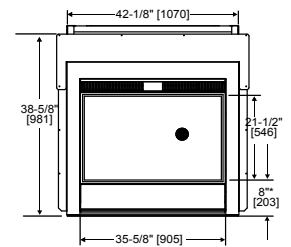

Side View

Top View

Side View

Indoor Front View

Outdoor Front View

Dimensions are in inches and millimeters. Product information is not complete and is subject to change without notice. Product installation must adhere strictly to instructions shipped with product. We recommend measuring individual units at installation. NOTE: Combustible material should not cover the face. Refer to installation manual for detailed specifications on installing this product. Hearth & Home Technologies reserves the right to update units periodically. The flame and glass media appearance may vary based on the type of fuel burned. Actual product appearance, including flame, may differ from product images.