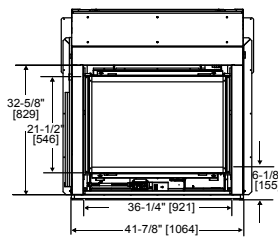

Side View

Top View

Side View

Indoor Front View

Outdoor Front View

Dimensions are in inches and millimeters. Product information is not complete and is subject to change without notice. Product installation must adhere strictly to instructions shipped with product. We recommend measuring individual units at installation. NOTE: Combustible material should not cover the face. Refer to installation manual for detailed specifications on installing this product. Hearth & Home Technologies reserves the right to update units periodically. The flame and glass media appearance may vary based on the type of fuel burned. Actual product appearance, including flame, may differ from product images.