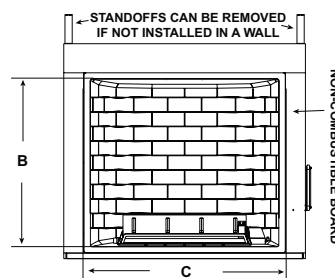

TWILIGHT-II

Model	Front Width		Back Width		Height		Depth		Glass Size	BTU/Hour Input
	Unit	Framing	Unit	Framing	Unit	Framing	Unit	Framing		
Twilight-II	43" [1091]	44" [1118]	43" [1091]	44" [1118]	46-7/8" [1191]	47-5/8" [1210]	24" [609]	23" [584]	35-5/8" x 21-1/2" [905 x 546]	38,000 (NG), 36,000 (LP)

Side View

Top View

* = MEASURE TO BOTTOM OF LIP AS SHOWN

CAROLINA

Model	Front Width		Back Width		Height		Depth		Viewing Area	BTU/Hour Input
	Unit	Framing	Unit	Framing	Unit	Framing	Unit	Framing		
Carolina-36"	44" [1118]	48" [1219]	44" [1118]	48" [1219]	42-1/2" [1080]	42-1/2" [1080]	17" [432]	17" [432]	33-3/8" x 28-7/8" [848 x 733]	55,000 (NG), 50,000 (LP)
Carolina-42"	50" [1270]	54" [1372]	50" [1270]	54" [1372]	50-1/2" [1283]	50-1/2" [1283]	17" [432]	17" [432]	39-1/8" x 33-3/4" [994 x 857]	65,000 (NG), 62,000 (LP)

MODEL	Carolina-36"	Carolina-42"
A	44 [1118]	50 [1270]
B	28-7/8 [733]	34-3/4 [883]
C	33-3/8 [848]	39-1/8 [994]
D	36-1/2 [927]	44-1/2 [1130]
E	42-1/2 [1080]	50-1/2 [1283]

Top View

Front View

Dimensions are in inches and millimeters. Product information is not complete and is subject to change without notice. Product installation must adhere strictly to instructions shipped with product. We recommend measuring individual units at installation. NOTE: Combustible material should not cover the face. Refer to installation manual for detailed specifications on installing this product. Hearth & Home Technologies reserves the right to update units periodically. The flame and glass media appearance may vary based on the type of fuel burned. Actual product appearance, including flame, may differ from product images.