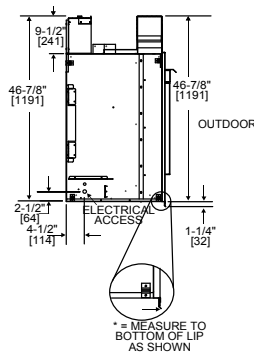

## TWILIGHT MODERN

Model	Front Width		Back Width		Height		Depth		Glass Size	BTU/Hour Input
	Unit	Framing	Unit	Framing	Unit	Framing	Unit	Framing		
Twilight-Mod	43" [1091]	44" [1118]	43" [1091]	44" [1118]	46-7/8" [1191]	47-5/8" [1210]	24" [609]	23" [584]	35-5/8" x 21-1/2" [905 x 546]	38,000 (NG), 36,000 (LP)

Side View

Top View

Side View

Indoor Front View

Outdoor Front View

Dimensions are in inches and millimeters. Product information is not complete and is subject to change without notice. Product installation must adhere strictly to instructions shipped with product. We recommend measuring individual units at installation. NOTE: Combustible material should not cover the face. Refer to installation manual for detailed specifications on installing this product. Hearth & Home Technologies reserves the right to update units periodically. The flame and glass media appearance may vary based on the type of fuel burned. Actual product appearance, including flame, may differ from product images.