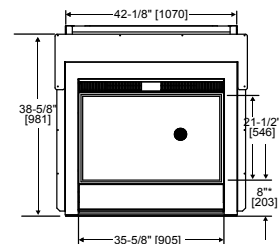

Outdoor Front View

* = MEASURE TO BOTTOM OF LIP AS SHOWN

CAROLINA

Model	Front Width		Back Width		Height		Depth		Viewing Area	BTU/Hour Input
	Unit	Framing	Unit	Framing	Unit	Framing	Unit	Framing		
Carolina-36"	44" [1118]	48" [1219]	44" [1118]	48" [1219]	42-1/2" [1080]	42-1/2" [1080]	17" [432]	17" [432]	33-3/8" x 28-7/8" [848 x 733]	55,000 (NG), 50,000 (LP)
Carolina-42"	50" [1270]	54" [1372]	50" [1270]	54" [1372]	50-1/2" [1283]	50-1/2" [1283]	17" [432]	17" [432]	39-1/8" x 33-3/4" [994 x 857]	65,000 (NG), 62,000 (LP)

MODEL	Carolina-36"	Carolina-42"
A	44 [1118]	50 [1270]
B	28-7/8 [733]	34-3/4 [883]
C	33-3/8 [848]	39-1/8 [994]
D	36-1/2 [927]	44-1/2 [1130]
E	42-1/2 [1080]	50-1/2 [1283]