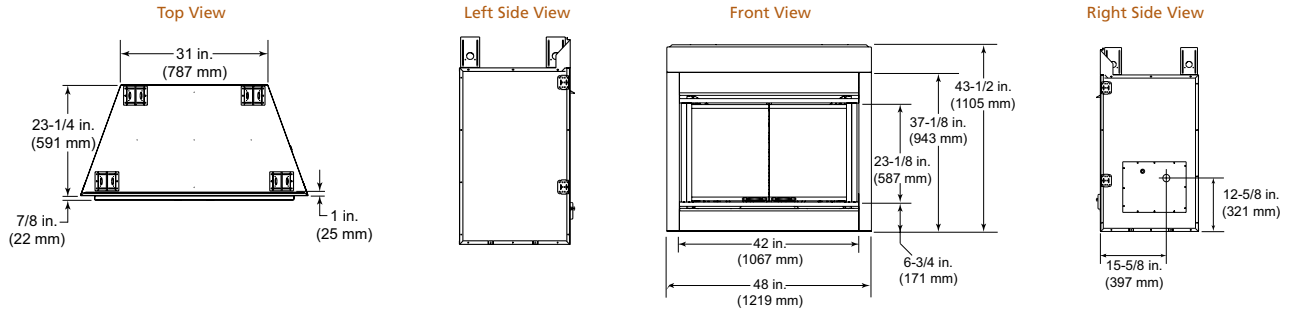

## DAKOTA

Model	Front Width		Back Width		Height		Depth		Viewing Area	BTU/Hour Input
	Unit	Framing	Unit	Framing	Unit	Framing	Unit	Framing		
Dakota	48" [1219]	49" [1245]	31" [787]	49" [1246]	43-1/2" [1105]	43-7/8" [1114]	23-1/4" [591]	24-1/8" [613]	26-13/16" x 42-1/2" [681 x 1080]	60,000 (NG), 53,000 (LP)