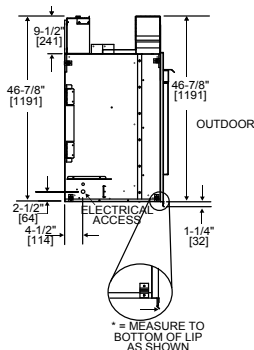

TWILIGHT-II

Model	Front Width		Back Width		Height		Depth		Glass Size	BTU/Hour Input
	Unit	Framing	Unit	Framing	Unit	Framing	Unit	Framing		
Twilight-II	43" [1091]	44" [1118]	43" [1091]	44" [1118]	46-7/8" [1191]	47-5/8" [1210]	24" [609]	23" [584]	35-5/8" x 21-1/2" [905 x 546]	38,000 (NG), 36,000 (LP)

Side View

Top View

Side View

* = MEASURE TO BOTTOM OF LIP AS SHOWN

CAROLINA

Model	Front Width		Back Width		Height		Depth		Viewing Area	BTU/Hour Input
	Unit	Framing	Unit	Framing	Unit	Framing	Unit	Framing		
Carolina-36"	44" [1118]	48" [1219]	44" [1118]	48" [1219]	42-1/2" [1080]	42-1/2" [1080]	17" [432]	17" [432]	33-3/8" x 28-7/8" [848 x 733]	55,000 (NG), 50,000 (LP)
Carolina-42"	50" [1270]	54" [1372]	50" [1270]	54" [1372]	50-1/2" [1283]	50-1/2" [1283]	17" [432]	17" [432]	39-1/8" x 33-3/4" [994 x 857]	65,000 (NG), 62,000 (LP)

MODEL	Carolina-36"	Carolina-42"
A	44 [1118]	50 [1270]
B	28-7/8 [733]	34-3/4 [883]
C	33-3/8 [848]	39-1/8 [994]
D	36-1/2 [927]	44-1/2 [1130]
E	42-1/2 [1080]	50-1/2 [1283]

Top View

Dimensions are in inches and millimeters. Product information is not complete and is subject to change without notice. Product installation must adhere strictly to instructions shipped with product. We recommend measuring individual units at installation. NOTE: Combustible material should not cover the face. Refer to installation manual for detailed specifications on installing this product. Hearth & Home Technologies reserves the right to update units periodically. The flame and glass media appearance may vary based on the type of fuel burned. Actual product appearance, including flame, may differ from product images.