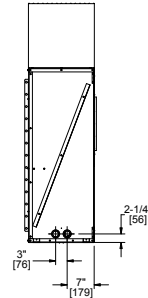

Left Side View