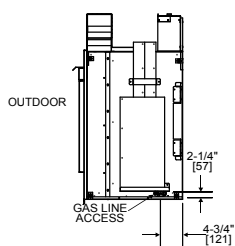

TWILIGHT-II

Model	Front Width		Back Width		Height		Depth		Glass Size	BTU/Hour Input
	Unit	Framing	Unit	Framing	Unit	Framing	Unit	Framing		
Twilight-II	43" [1091]	44" [1118]	43" [1091]	44" [1118]	46-7/8" [1191]	47-5/8" [1210]	24" [609]	23" [584]	35-5/8" x 21-1/2" [905 x 546]	38,000 (NG), 36,000 (LP)

Side View