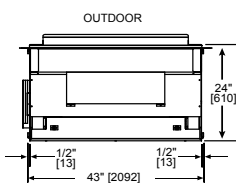

TWILIGHT-II

Model	Front Width		Back Width		Height		Depth		Glass Size	BTU/Hour Input
	Unit	Framing	Unit	Framing	Unit	Framing	Unit	Framing		
Twilight-II	43" [1091]	44" [1118]	43" [1091]	44" [1118]	46-7/8" [1191]	47-5/8" [1210]	24" [609]	23" [584]	35-5/8" x 21-1/2" [905 x 546]	38,000 (NG), 36,000 (LP)

Side View

Top View

* = MEASURE TO BOTTOM OF LIP AS SHOWN

CAROLINA

Model	Front Width		Back Width		Height		Depth		Viewing Area	BTU/Hour Input
	Unit	Framing	Unit	Framing	Unit	Framing	Unit	Framing		
Carolina-36"	44" [1118]	48" [1219]	44" [1118]	48" [1219]	42-1/2" [1080]	42-1/2" [1080]	17" [432]	17" [432]	33-3/8" x 28-7/8" [848 x 733]	55,000 (NG), 50,000 (LP)
Carolina-42"	50" [1270]	54" [1372]	50" [1270]	54" [1372]	50-1/2" [1283]	50-1/2" [1283]	17" [432]	17" [432]	39-1/8" x 33-3/4" [994 x 857]	65,000 (NG), 62,000 (LP)

MODEL	Carolina-36"	Carolina-42"
A	44 [1118]	50 [1270]
B	28-7/8 [733]	34-3/4 [883]
C	33-3/8 [848]	39-1/8 [994]
D	36-1/2 [927]	44-1/2 [1130]
E	42-1/2 [1080]	50-1/2 [1283]

Top View

Dimensions are in inches and millimeters. Product information is not complete and is subject to change without notice. Product installation must adhere strictly to instructions shipped with product. We recommend measuring individual units at installation. NOTE: Combustible material should not cover the face. Refer to installation manual for detailed specifications on installing this product. Hearth & Home Technologies reserves the right to update units periodically. The flame and glass media appearance may vary based on the type of fuel burned. Actual product appearance, including flame, may differ from product images.