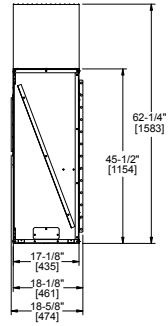

Right Side View

TWILIGHT MODERN

Model	Front Width		Back Width		Height		Depth		Glass Size	BTU/Hour Input
	Unit	Framing	Unit	Framing	Unit	Framing	Unit	Framing		
Twilight-Mod	43" [1091]	44" [1118]	43" [1091]	44" [1118]	46-7/8" [1191]	47-5/8" [1210]	24" [609]	23" [584]	35-5/8" x 21-1/2" [905 x 546]	38,000 (NG), 36,000 (LP)