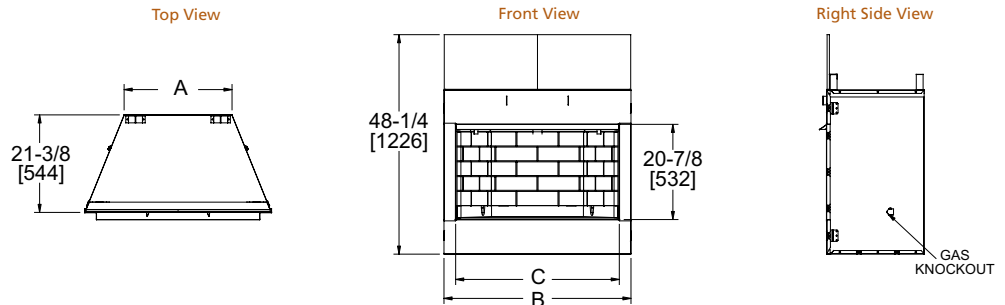

SPECIFICATIONS

DAKOTA

Model	Front Width		Back Width		Height		Depth		Viewing Area	BTU/Hour Input
	Unit	Framing	Unit	Framing	Unit	Framing	Unit	Framing		
Dakota	48" [1219]	49" [1245]	31" [787]	49" [1246]	43-1/2" [1105]	43-7/8" [1114]	23-1/4" [591]	24-1/8" [613]	26-13/16" x 42-1/2" [681 x 1080]	60,000 (NG), 53,000 (LP)

VILLA GAS

Model	Front Width		Back Width		Height		Depth		Viewing Area	BTU/Hour Input
	Unit	Framing	Unit	Framing	Unit	Framing	Unit	Framing		
Villa Gas 36"	41" [1041]	42" [1067]	23-3/4" [603]	42" [1067]	39-1/2" [1003]	39-3/4" [1010]	21-3/8" [544]	21-1/2" [546]	36" x 20-7/8" [914 x 532]	40,000 (NG), 40,000 (LP)
Villa Gas 42"	47" [1194]	48" [1219]	29-3/4" [756]	48" [1219]	39-1/2" [1003]	39-3/4" [1010]	21-3/8" [544]	21-1/2" [546]	42" x 20-7/8" [1067 x 532]	42,000 (NG), 42,000 (LP)

Drawings to the right represent the 36" and 42" combined.

MODEL	Villa Gas 36"	Villa Gas 42"
A	23-3/4" [603]	29-3/4" [756]
B	41-1/8" [1045]	47-1/8" [1197]
C	36" [914]	42" [1067]

CASTLEWOOD

Model	Front Width		Back Width		Height		Depth		Viewing Area
	Unit	Framing	Unit	Framing	Unit	Framing	Unit	Framing	
Castlewood-42"	52-7/8" [1343]	53-7/8" [1368]	37-1/8" [943]	40-1/8" [1019]	74-1/8" [1883]	74-1/2" [1892]	27-1/2" [699]	28-1/2" [724]	38" x 42" [967 x 1067]