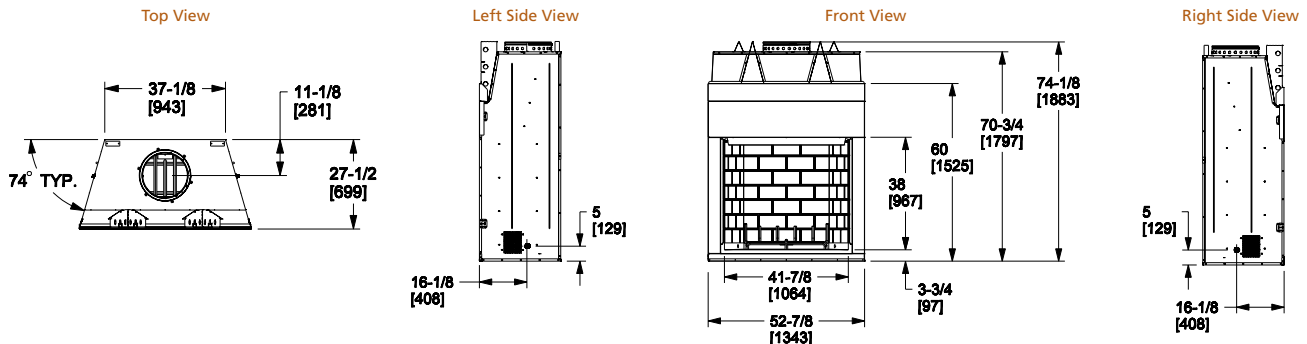

CASTLEWOOD

Model	Front Width		Back Width		Height		Depth		Viewing Area
	Unit	Framing	Unit	Framing	Unit	Framing	Unit	Framing	
Castlewood-42"	52-7/8" [1343]	53-7/8" [1368]	37-1/8" [943]	40-1/8" [1019]	74-1/8" [1883]	74-1/2" [1892]	27-1/2" [699]	28-1/2" [724]	38" x 42" [967 x 1067]