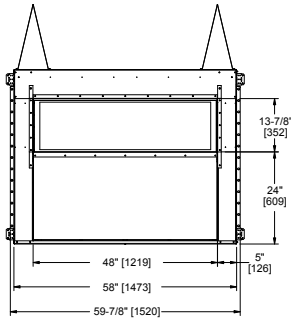

PALAZZO

Model	Front Width		Back Width		Height		Depth		Viewing Area	BTU/Hour Input
	Unit	Framing	Unit	Framing	Unit	Framing	Unit	Framing		
Palazzo	59-7/8" [1520]	60" [1524]	59-7/8" [1520]	60" [1524]	45-1/2" [1154]	62-3/8" [1584]	18-5/8" [474]	18-1/8" [459]	48" x 13-7/8" [1219 x 352]	43,000
Palazzo See-Through	59-7/8" [1520]	60" [1524]	59-7/8" [1520]	60" [1524]	45-1/2" [1154]	62-3/8" [1584]	18-1/4" [463]	17" [431]	48" x 13-7/8" [1219 x 352]	43,000

Front View