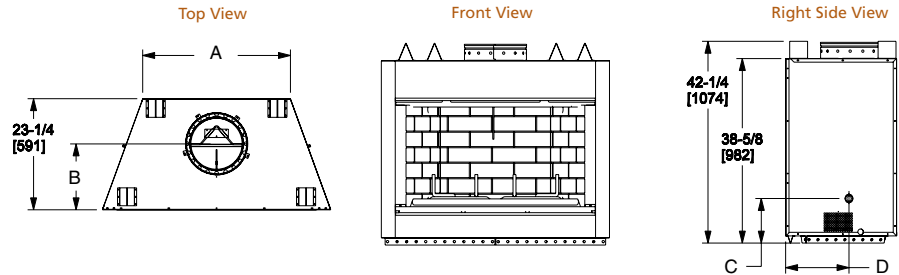

MONTANA

Model	Front Width		Back Width		Height		Depth		Viewing Area
	Unit	Framing	Unit	Framing	Unit	Framing	Unit	Framing	
Montana-36"	42" [1067]	43" [1091]	25" [635]	43" [1091]	42-1/4" [1073]	42-3/8" [1076]	23-1/4" [591]	24-1/8" [613]	23-1/2" x 36" [597 x 915]
Montana-42"	48" [1219]	49" [1246]	31" [787]	49" [1246]	42-1/4" [1073]	42-3/8" [1076]	23-1/4" [591]	24-1/8" [613]	23-1/2" x 42" [597 x 1067]

Drawings to the right represent the 36" and 42" combined.

MODEL	Montana-36"	Montana-42"
A	25" [786]	31" [786]
B	13-7/8" [352]	14" [356]
C	9-1/2" [241]	9-1/2" [241]
D	13-1/4" [337]	14" [356]