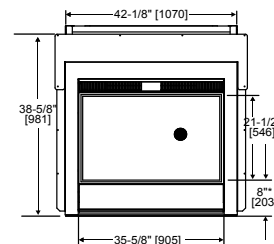

Outdoor Front View

* = MEASURE TO BOTTOM OF LIP AS SHOWN

CAROLINA

Model	Front Width		Back Width		Height		Depth		Viewing Area	BTU/Hour Input
	Unit	Framing	Unit	Framing	Unit	Framing	Unit	Framing		
Carolina-36"	44" [1118]	48" [1219]	44" [1118]	48" [1219]	42-1/2" [1080]	42-1/2" [1080]	17" [432]	17" [432]	33-3/8" x 28-7/8" [848 x 733]	55,000 (NG), 50,000 (LP)
Carolina-42"	50" [1270]	54" [1372]	50" [1270]	54" [1372]	50-1/2" [1283]	50-1/2" [1283]	17" [432]	17" [432]	39-1/8" x 33-3/4" [994 x 857]	65,000 (NG), 62,000 (LP)

MODEL	Carolina-36"	Carolina-42"
A	44 [1118]	50 [1270]
B	28-7/8 [733]	34-3/4 [883]
C	33-3/8 [848]	39-1/8 [994]
D	36-1/2 [927]	44-1/2 [1130]
E	42-1/2 [1080]	50-1/2 [1283]