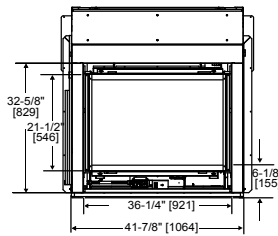

Side View

Top View

Side View

Indoor Front View

Outdoor Front View

* = MEASURE TO BOTTOM OF LIP AS SHOWN

Dimensions are in inches and millimeters. Product information is not complete and is subject to change without notice. Product installation must adhere strictly to instructions shipped with product. We recommend measuring individual units at installation. NOTE: Combustible material should not cover the face. Refer to installation manual for detailed specifications on installing this product. Hearth & Home Technologies reserves the right to update units periodically. The flame and glass media appearance may vary based on the type of fuel burned. Actual product appearance, including flame, may differ from product images.