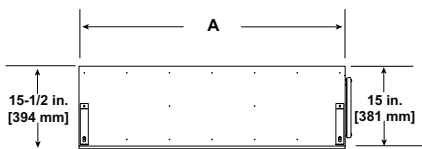

TWILIGHT-II

Model	Front Width		Back Width		Height		Depth		Glass Size	BTU/Hour Input
	Unit	Framing	Unit	Framing	Unit	Framing	Unit	Framing		
Twilight-II	43" [1091]	44" [1118]	43" [1091]	44" [1118]	46-7/8" [1191]	47-5/8" [1210]	24" [609]	23" [584]	35-5/8" x 21-1/2" [905 x 546]	38,000 (NG), 36,000 (LP)

Side View

Top View

* = MEASURE TO BOTTOM OF LIP AS SHOWN

CAROLINA

Model	Front Width		Back Width		Height		Depth		Viewing Area	BTU/Hour Input
	Unit	Framing	Unit	Framing	Unit	Framing	Unit	Framing		
Carolina-36"	44" [1118]	48" [1219]	44" [1118]	48" [1219]	42-1/2" [1080]	42-1/2" [1080]	17" [432]	17" [432]	33-3/8" x 28-7/8" [848 x 733]	55,000 (NG), 50,000 (LP)
Carolina-42"	50" [1270]	54" [1372]	50" [1270]	54" [1372]	50-1/2" [1283]	50-1/2" [1283]	17" [432]	17" [432]	39-1/8" x 33-3/4" [994 x 857]	65,000 (NG), 62,000 (LP)

MODEL	Carolina-36"	Carolina-42"
A	44 [1118]	50 [1270]
B	28-7/8 [733]	34-3/4 [883]
C	33-3/8 [848]	39-1/8 [994]
D	36-1/2 [927]	44-1/2 [1130]
E	42-1/2 [1080]	50-1/2 [1283]

Top View

Dimensions are in inches and millimeters. Product information is not complete and is subject to change without notice. Product installation must adhere strictly to instructions shipped with product. We recommend measuring individual units at installation. NOTE: Combustible material should not cover the face. Refer to installation manual for detailed specifications on installing this product. Hearth & Home Technologies reserves the right to update units periodically. The flame and glass media appearance may vary based on the type of fuel burned. Actual product appearance, including flame, may differ from product images.