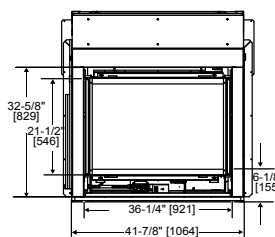

Indoor Front View