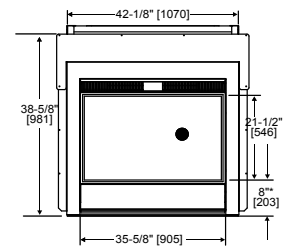

Front View

Left Side View

Right Side View

TWILIGHT MODERN

Model	Front Width		Back Width		Height		Depth		Glass Size	BTU/Hour Input
	Unit	Framing	Unit	Framing	Unit	Framing	Unit	Framing		
Twilight-Mod	43" [1091]	44" [1118]	43" [1091]	44" [1118]	46-7/8" [1191]	47-5/8" [1210]	24" [609]	23" [584]	35-5/8" x 21-1/2" [905 x 546]	38,000 (NG), 36,000 (LP)

Side View

Top View

Side View

Indoor Front View

Outdoor Front View

* = MEASURE TO BOTTOM OF LIP AS SHOWN

Dimensions are in inches and millimeters. Product information is not complete and is subject to change without notice. Product installation must adhere strictly to instructions shipped with product. We recommend measuring individual units at installation. NOTE: Combustible material should not cover the face. Refer to installation manual for detailed specifications on installing this product. Hearth & Home Technologies reserves the right to update units periodically. The flame and glass media appearance may vary based on the type of fuel burned. Actual product appearance, including flame, may differ from product images.