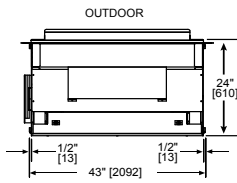

Front View

Left Side View

Right Side View

TWILIGHT MODERN

Model	Front Width		Back Width		Height		Depth		Glass Size	BTU/Hour Input
	Unit	Framing	Unit	Framing	Unit	Framing	Unit	Framing		
Twilight-Mod	43" [1091]	44" [1118]	43" [1091]	44" [1118]	46-7/8" [1191]	47-5/8" [1210]	24" [609]	23" [584]	35-5/8" x 21-1/2" [905 x 546]	38,000 (NG), 36,000 (LP)

Side View

Top View

Side View

Indoor Front View

Outdoor Front View

* = MEASURE TO BOTTOM OF LIP AS SHOWN

Dimensions are in inches and millimeters. Product information is not complete and is subject to change without notice. Product installation must adhere strictly to instructions shipped with product. We recommend measuring individual units at installation. NOTE: Combustible material should not cover the face. Refer to installation manual for detailed specifications on installing this product. Hearth & Home Technologies reserves the right to update units periodically. The flame and glass media appearance may vary based on the type of fuel burned. Actual product appearance, including flame, may differ from product images.