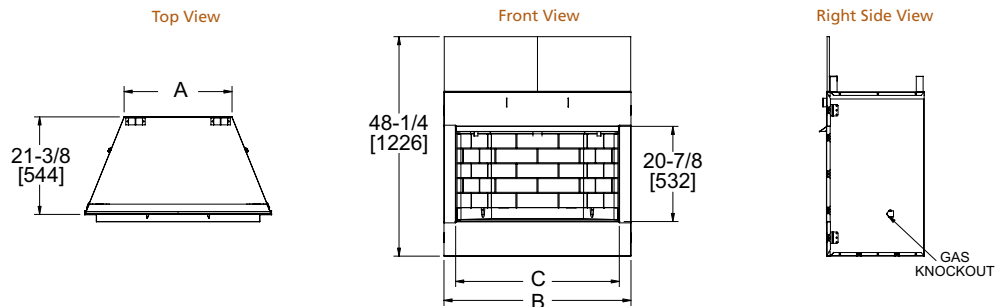

SPECIFICATIONS

DAKOTA

Model	Front Width		Back Width		Height		Depth		Viewing Area	BTU/Hour Input
	Unit	Framing	Unit	Framing	Unit	Framing	Unit	Framing		
Dakota	48" [1219]	49" [1245]	31" [787]	49" [1246]	43-1/2" [1105]	43-7/8" [1114]	23-1/4" [591]	24-1/8" [613]	26-13/16" x 42-1/2" [681 x 1080]	60,000 (NG), 53,000 (LP)

VILLA GAS

Model	Front Width		Back Width		Height		Depth		Viewing Area	BTU/Hour Input
	Unit	Framing	Unit	Framing	Unit	Framing	Unit	Framing		
Villa Gas 36"	41" [1041]	42" [1067]	23-3/4" [603]	42" [1067]	39-1/2" [1003]	39-3/4" [1010]	21-3/8" [544]	21-1/2" [546]	36" x 20-7/8" [914 x 532]	40,000 (NG), 40,000 (LP)
Villa Gas 42"	47" [1194]	48" [1219]	29-3/4" [756]	48" [1219]	39-1/2" [1003]	39-3/4" [1010]	21-3/8" [544]	21-1/2" [546]	42" x 20-7/8" [1067 x 532]	42,000 (NG), 42,000 (LP)

Drawings to the right represent the 36" and 42" combined.

MODEL	Villa Gas 36"	Villa Gas 42"
A	23-3/4" [603]	29-3/4" [756]
B	41-1/8" [1045]	47-1/8" [1197]
C	36" [914]	42" [1067]

CASTLEWOOD

Model	Front Width		Back Width		Height		Depth		Viewing Area
	Unit	Framing	Unit	Framing	Unit	Framing	Unit	Framing	
Castlewood-42"	52-7/8" [1343]	53-7/8" [1368]	37-1/8" [943]	40-1/8" [1019]	74-1/8" [1883]	74-1/2" [1892]	27-1/2" [699]	28-1/2" [724]	38" x 42" [967 x 1067]