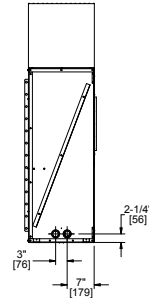

Interior Styles

Traditional

Herringbone

Bronze Bi-Fold Glass Doors

PALAZZO

Model	Front Width		Back Width		Height		Depth		Viewing Area	BTU/Hour Input
	Unit	Framing	Unit	Framing	Unit	Framing	Unit	Framing		
Palazzo	59-7/8" [1520]	60" [1524]	59-7/8" [1520]	60" [1524]	45-1/2" [1154]	62-3/8" [1584]	18-5/8" [474]	18-1/8" [459]	48" x 13-7/8" [1219 x 352]	43,000
Palazzo See-Through	59-7/8" [1520]	60" [1524]	59-7/8" [1520]	60" [1524]	45-1/2" [1154]	62-3/8" [1584]	18-1/4" [463]	17" [431]	48" x 13-7/8" [1219 x 352]	43,000

Front View

Left Side View

Right Side View

TWILIGHT MODERN

Model	Front Width		Back Width		Height		Depth		Glass Size	BTU/Hour Input
	Unit	Framing	Unit	Framing	Unit	Framing	Unit	Framing		
Twilight-Mod	43" [1091]	44" [1118]	43" [1091]	44" [1118]	46-7/8" [1191]	47-5/8" [1210]	24" [609]	23" [584]	35-5/8" x 21-1/2" [905 x 546]	38,000 (NG), 36,000 (LP)

Side View

Top View

Side View

Indoor Front View

Outdoor Front View

* = MEASURE TO BOTTOM OF LIP AS SHOWN

Dimensions are in inches and millimeters. Product information is not complete and is subject to change without notice. Product installation must adhere strictly to instructions shipped with product. We recommend measuring individual units at installation. NOTE: Combustible material should not cover the face. Refer to installation manual for detailed specifications on installing this product. Hearth & Home Technologies reserves the right to update units periodically. The flame and glass media appearance may vary based on the type of fuel burned. Actual product appearance, including flame, may differ from product images.

SPECIFICATIONS

DAKOTA

Model	Front Width		Back Width		Height		Depth		Viewing Area	BTU/Hour Input
	Unit	Framing	Unit	Framing	Unit	Framing	Unit	Framing		
Dakota	48" [1219]	49" [1245]	31" [787]	49" [1246]	43-1/2" [1105]	43-7/8" [1114]	23-1/4" [591]	24-1/8" [613]	26-13/16" x 42-1/2" [681 x 1080]	60,000 (NG), 53,000 (LP)