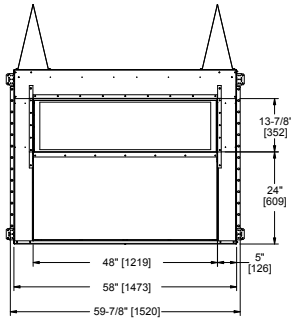

Interior Styles

Traditional

Herringbone

Bronze Bi-Fold Glass Doors

PALAZZO

Model	Front Width		Back Width		Height		Depth		Viewing Area	BTU/Hour Input
	Unit	Framing	Unit	Framing	Unit	Framing	Unit	Framing		
Palazzo	59-7/8" [1520]	60" [1524]	59-7/8" [1520]	60" [1524]	45-1/2" [1154]	62-3/8" [1584]	18-5/8" [474]	18-1/8" [459]	48" x 13-7/8" [1219 x 352]	43,000
Palazzo See-Through	59-7/8" [1520]	60" [1524]	59-7/8" [1520]	60" [1524]	45-1/2" [1154]	62-3/8" [1584]	18-1/4" [463]	17" [431]	48" x 13-7/8" [1219 x 352]	43,000

Front View

Left Side View

Right Side View

TWILIGHT MODERN

Model	Front Width		Back Width		Height		Depth		Glass Size	BTU/Hour Input
	Unit	Framing	Unit	Framing	Unit	Framing	Unit	Framing		
Twilight-Mod	43" [1091]	44" [1118]	43" [1091]	44" [1118]	46-7/8" [1191]	47-5/8" [1210]	24" [609]	23" [584]	35-5/8" x 21-1/2" [905 x 546]	38,000 (NG), 36,000 (LP)

Side View

Top View

Side View

Indoor Front View

Outdoor Front View

* = MEASURE TO BOTTOM OF LIP AS SHOWN

Dimensions are in inches and millimeters. Product information is not complete and is subject to change without notice. Product installation must adhere strictly to instructions shipped with product. We recommend measuring individual units at installation. NOTE: Combustible material should not cover the face. Refer to installation manual for detailed specifications on installing this product. Hearth & Home Technologies reserves the right to update units periodically. The flame and glass media appearance may vary based on the type of fuel burned. Actual product appearance, including flame, may differ from product images.