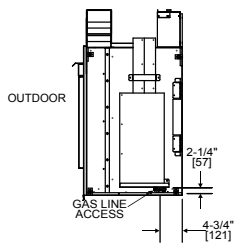

Front View

Left Side View

Right Side View

TWILIGHT MODERN

Model	Front Width		Back Width		Height		Depth		Glass Size	BTU/Hour Input
	Unit	Framing	Unit	Framing	Unit	Framing	Unit	Framing		
Twilight-Mod	43" [1091]	44" [1118]	43" [1091]	44" [1118]	46-7/8" [1191]	47-5/8" [1210]	24" [609]	23" [584]	35-5/8" x 21-1/2" [905 x 546]	38,000 (NG), 36,000 (LP)

Side View

Top View

Side View

Indoor Front View

Outdoor Front View

* = MEASURE TO BOTTOM OF LIP AS SHOWN

Dimensions are in inches and millimeters. Product information is not complete and is subject to change without notice. Product installation must adhere strictly to instructions shipped with product. We recommend measuring individual units at installation. NOTE: Combustible material should not cover the face. Refer to installation manual for detailed specifications on installing this product. Hearth & Home Technologies reserves the right to update units periodically. The flame and glass media appearance may vary based on the type of fuel burned. Actual product appearance, including flame, may differ from product images.