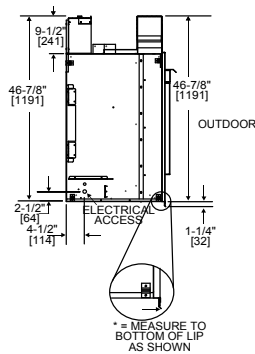

Front View

Left Side View

Right Side View

TWILIGHT MODERN

Model	Front Width		Back Width		Height		Depth		Glass Size	BTU/Hour Input
	Unit	Framing	Unit	Framing	Unit	Framing	Unit	Framing		
Twilight-Mod	43" [1091]	44" [1118]	43" [1091]	44" [1118]	46-7/8" [1191]	47-5/8" [1210]	24" [609]	23" [584]	35-5/8" x 21-1/2" [905 x 546]	38,000 (NG), 36,000 (LP)

Side View

Top View

Side View

Indoor Front View

Outdoor Front View

* = MEASURE TO BOTTOM OF LIP AS SHOWN

Dimensions are in inches and millimeters. Product information is not complete and is subject to change without notice. Product installation must adhere strictly to instructions shipped with product. We recommend measuring individual units at installation. NOTE: Combustible material should not cover the face. Refer to installation manual for detailed specifications on installing this product. Hearth & Home Technologies reserves the right to update units periodically. The flame and glass media appearance may vary based on the type of fuel burned. Actual product appearance, including flame, may differ from product images.

SPECIFICATIONS

DAKOTA

Model	Front Width		Back Width		Height		Depth		Viewing Area	BTU/Hour Input
	Unit	Framing	Unit	Framing	Unit	Framing	Unit	Framing		
Dakota	48" [1219]	49" [1245]	31" [787]	49" [1246]	43-1/2" [1105]	43-7/8" [1114]	23-1/4" [591]	24-1/8" [613]	26-13/16" x 42-1/2" [681 x 1080]	60,000 (NG), 53,000 (LP)