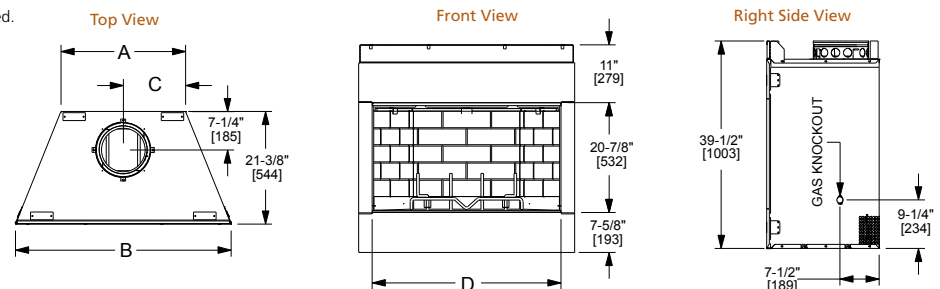

Drawings to the right represent the 36" and 42" combined.

MODEL	Montana-36"	Montana-42"
A	25" [786]	31" [786]
B	13-7/8" [352]	14" [356]
C	9-1/2" [241]	9-1/2" [241]
D	13-1/4" [337]	14" [356]

VILLAWOOD

Model	Front Width		Back Width		Height		Depth		Viewing Area
	Unit	Framing	Unit	Framing	Unit	Framing	Unit	Framing	
Villawood-36"	41" [1041]	42" [1067]	23-3/4" [603]	42" [1067]	39-1/2" [1003]	39-3/4" [1010]	21-3/8" [544]	21-1/2" [546]	36" x 20-7/8" [914 x 532]
Villawood-42"	47" [1194]	48" [1219]	29-3/4" [756]	48" [1219]	39-1/2" [1003]	39-3/4" [1010]	21-3/8" [544]	21-1/2" [546]	42" x 20-7/8" [1067 x 532]

Drawings to the right represent the 36" and 42" combined.

MODEL	Villawood-36"	Villawood-42"
A	23-3/4" [603]	29-3/4" [756]
B	41" [1041]	47" [1194]
C	11-7/8" [302]	14-7/8" [378]
D	36" [914]	42" [1067]

Dimensions are in inches and millimeters. Product information is not complete and is subject to change without notice. Product installation must adhere strictly to instructions shipped with product. We recommend measuring individual units at installation. NOTE: Combustible material should not cover the face. Refer to installation manual for detailed specifications on installing this product. Hearth & Home Technologies® reserves the right to update units periodically. The flame and glass media appearance may vary based on the type of fuel burned. Actual product appearance, including flame, may differ from product images.