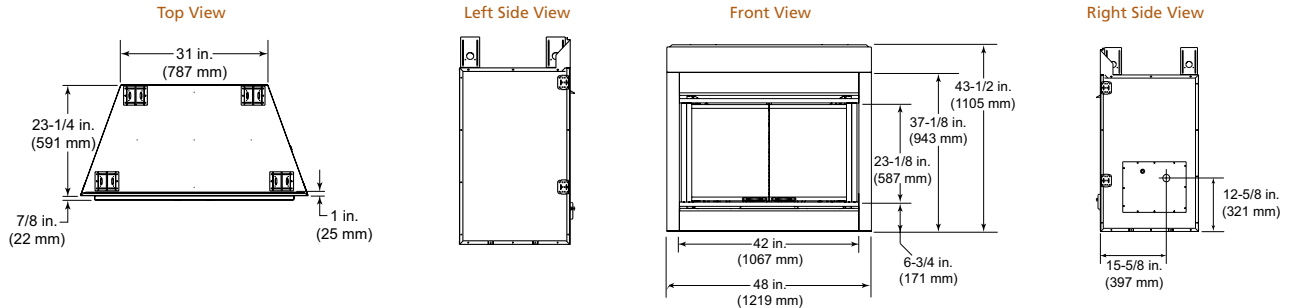

Side View

Top View

Side View

Indoor Front View

Outdoor Front View

* = MEASURE TO BOTTOM OF LIP AS SHOWN

CAROLINA

Model	Front Width		Back Width		Height		Depth		Viewing Area	BTU/Hour Input
	Unit	Framing	Unit	Framing	Unit	Framing	Unit	Framing		
Carolina-36"	44" [1118]	48" [1219]	44" [1118]	48" [1219]	42-1/2" [1080]	42-1/2" [1080]	17" [432]	17" [432]	33-3/8" x 28-7/8" [848 x 733]	55,000 (NG), 50,000 (LP)
Carolina-42"	50" [1270]	54" [1372]	50" [1270]	54" [1372]	50-1/2" [1283]	50-1/2" [1283]	17" [432]	17" [432]	39-1/8" x 33-3/4" [994 x 857]	65,000 (NG), 62,000 (LP)

MODEL	Carolina-36"	Carolina-42"
A	44 [1118]	50 [1270]
B	28-7/8 [733]	34-3/4 [883]
C	33-3/8 [848]	39-1/8 [994]
D	36-1/2 [927]	44-1/2 [1130]
E	42-1/2 [1080]	50-1/2 [1283]

Drawings at right represent the 36" and 42" combined. Non-combustible material is included in dimensions of product.

Top View

Front View

Right Side View

» The Carolina is approved as a standalone unit or can be built into an outside wall. It may be installed in screened porches and lanais that meet these minimum requirements: Minimum porch area - 96 sq ft, Minimum ceiling ht. - 82 in., A minimum of two walls can be screened but must be open to outside ventilation. Minimum requirements are: Minimum screen area - 64 sq ft, Minimum screen top height - 80 in., If installed within a wall, you must: Provide access to the gas controls, Slope outdoor floor (and hearth) away from fireplace. Flash the perimeter of the fireplace, corners and the fireplace face in a manner consistent with regional practices as required to prevent water penetration around the fireplace or manage water that may penetrate the fireplace.

SPECIFICATIONS

DAKOTA

Model	Front Width		Back Width		Height		Depth		Viewing Area	BTU/Hour Input
	Unit	Framing	Unit	Framing	Unit	Framing	Unit	Framing		
Dakota	48" [1219]	49" [1245]	31" [787]	49" [1246]	43-1/2" [1105]	43-7/8" [1114]	23-1/4" [591]	24-1/8" [613]	26-13/16" x 42-1/2" [681 x 1080]	60,000 (NG), 53,000 (LP)