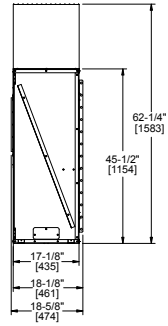

Interior Styles

Traditional

Herringbone

Bronze Bi-Fold Glass Doors

PALAZZO

Model	Front Width		Back Width		Height		Depth		Viewing Area	BTU/Hour Input
	Unit	Framing	Unit	Framing	Unit	Framing	Unit	Framing		
Palazzo	59-7/8" [1520]	60" [1524]	59-7/8" [1520]	60" [1524]	45-1/2" [1154]	62-3/8" [1584]	18-5/8" [474]	18-1/8" [459]	48" x 13-7/8" [1219 x 352]	43,000
Palazzo See-Through	59-7/8" [1520]	60" [1524]	59-7/8" [1520]	60" [1524]	45-1/2" [1154]	62-3/8" [1584]	18-1/4" [463]	17" [431]	48" x 13-7/8" [1219 x 352]	43,000

Front View

Left Side View

Right Side View

TWILIGHT MODERN

Model	Front Width		Back Width		Height		Depth		Glass Size	BTU/Hour Input
	Unit	Framing	Unit	Framing	Unit	Framing	Unit	Framing		
Twilight-Mod	43" [1091]	44" [1118]	43" [1091]	44" [1118]	46-7/8" [1191]	47-5/8" [1210]	24" [609]	23" [584]	35-5/8" x 21-1/2" [905 x 546]	38,000 (NG), 36,000 (LP)

Side View

Top View

Side View

Indoor Front View

Outdoor Front View

* = MEASURE TO BOTTOM OF LIP AS SHOWN

Dimensions are in inches and millimeters. Product information is not complete and is subject to change without notice. Product installation must adhere strictly to instructions shipped with product. We recommend measuring individual units at installation. NOTE: Combustible material should not cover the face. Refer to installation manual for detailed specifications on installing this product. Hearth & Home Technologies reserves the right to update units periodically. The flame and glass media appearance may vary based on the type of fuel burned. Actual product appearance, including flame, may differ from product images.

SPECIFICATIONS

DAKOTA

Model	Front Width		Back Width		Height		Depth		Viewing Area	BTU/Hour Input
	Unit	Framing	Unit	Framing	Unit	Framing	Unit	Framing		
Dakota	48" [1219]	49" [1245]	31" [787]	49" [1246]	43-1/2" [1105]	43-7/8" [1114]	23-1/4" [591]	24-1/8" [613]	26-13/16" x 42-1/2" [681 x 1080]	60,000 (NG), 53,000 (LP)