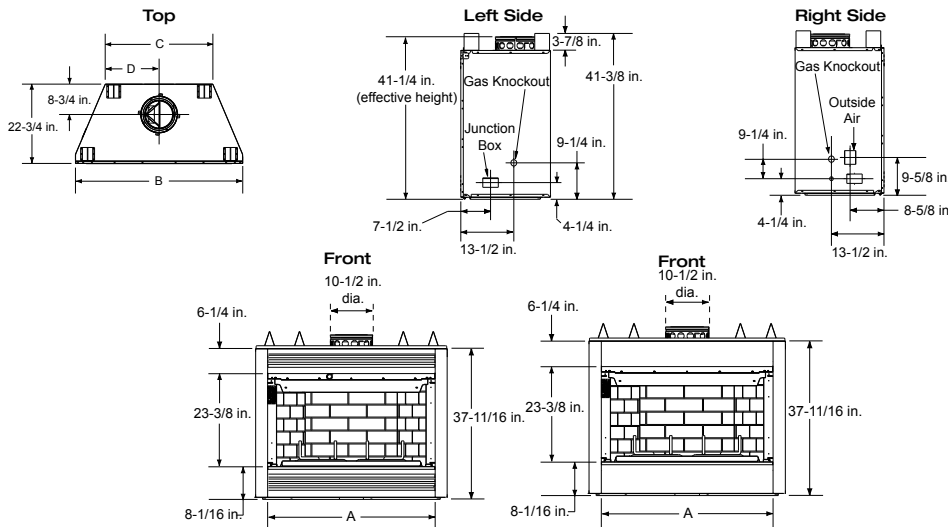

Door Options

Gas Logs

Refractory Options

Accelerator Dimensions

Framing Dimensions

MODEL	A	B	C	D
A36R/C	36"	42"	28-1/4"	14-1/8"
A42R/C	42"	48"	30-7/8"	15-1/2"

MODEL	A
A36R/C	43"
A42R/C	49"

Available From