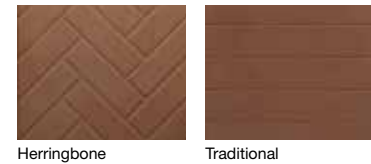

Refractory Options