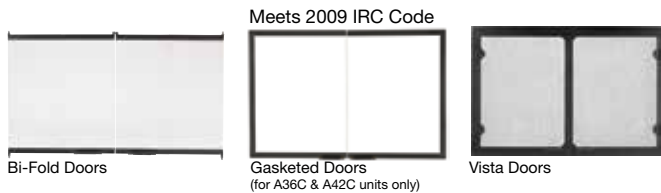

Door Options