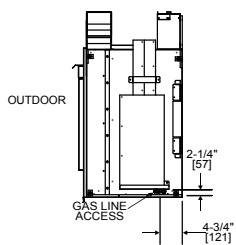

Front View

Left Side View

Right Side View

TWILIGHT MODERN

Model	Front Width		Back Width		Height		Depth		Glass Size	BTU/Hour Input
	Unit	Framing	Unit	Framing	Unit	Framing	Unit	Framing		
Twilight-Mod	43" [1091]	44" [1118]	43" [1091]	44" [1118]	46-7/8" [1191]	47-5/8" [1210]	24" [609]	23" [584]	35-5/8" x 21-1/2" [905 x 546]	38,000 (NG), 36,000 (LP)

Side View

Top View

Side View

* = MEASURE TO BOTTOM OF LIP AS SHOWN

Indoor Front View

Outdoor Front View

Dimensions are in inches and millimeters. Product information is not complete and is subject to change without notice. Product installation must adhere strictly to instructions shipped with product. We recommend measuring individual units at installation. NOTE: Combustible material should not cover the face. Refer to installation manual for detailed specifications on installing this product. Hearth & Home Technologies reserves the right to update units periodically. The flame and glass media appearance may vary based on the type of fuel burned. Actual product appearance, including flame, may differ from product images.