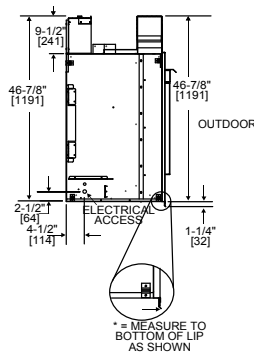

Front View

Left Side View

Right Side View

TWILIGHT MODERN

Model	Front Width		Back Width		Height		Depth		Glass Size	BTU/Hour Input
	Unit	Framing	Unit	Framing	Unit	Framing	Unit	Framing		
Twilight-Mod	43" [1091]	44" [1118]	43" [1091]	44" [1118]	46-7/8" [1191]	47-5/8" [1210]	24" [609]	23" [584]	35-5/8" x 21-1/2" [905 x 546]	38,000 (NG), 36,000 (LP)

Side View

Top View

Side View

* = MEASURE TO BOTTOM OF LIP AS SHOWN

Indoor Front View

Outdoor Front View

Dimensions are in inches and millimeters. Product information is not complete and is subject to change without notice. Product installation must adhere strictly to instructions shipped with product. We recommend measuring individual units at installation. NOTE: Combustible material should not cover the face. Refer to installation manual for detailed specifications on installing this product. Hearth & Home Technologies reserves the right to update units periodically. The flame and glass media appearance may vary based on the type of fuel burned. Actual product appearance, including flame, may differ from product images.

TWILIGHT-II

Model	Front Width		Back Width		Height		Depth		Glass Size	BTU/Hour Input
	Unit	Framing	Unit	Framing	Unit	Framing	Unit	Framing		
Twilight-II	43" [1091]	44" [1118]	43" [1091]	44" [1118]	46-7/8" [1191]	47-5/8" [1210]	24" [609]	23" [584]	35-5/8" x 21-1/2" [905 x 546]	38,000 (NG), 36,000 (LP)

SPECIFICATIONS

DAKOTA

Model	Front Width		Back Width		Height		Depth		Viewing Area	BTU/Hour Input
	Unit	Framing	Unit	Framing	Unit	Framing	Unit	Framing		
Dakota	48" [1219]	49" [1245]	31" [787]	49" [1246]	43-1/2" [1105]	43-7/8" [1114]	23-1/4" [591]	24-1/8" [613]	26-13/16" x 42-1/2" [681 x 1080]	60,000 (NG), 53,000 (LP)