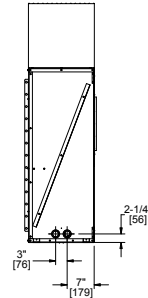

Interior Styles

Traditional

Herringbone

Bronze Bi-Fold Glass Doors

PALAZZO

Model	Front Width		Back Width		Height		Depth		Viewing Area	BTU/Hour Input
	Unit	Framing	Unit	Framing	Unit	Framing	Unit	Framing		
Palazzo	59-7/8" [1520]	60" [1524]	59-7/8" [1520]	60" [1524]	45-1/2" [1154]	62-3/8" [1584]	18-5/8" [474]	18-1/8" [459]	48" x 13-7/8" [1219 x 352]	43,000
Palazzo See-Through	59-7/8" [1520]	60" [1524]	59-7/8" [1520]	60" [1524]	45-1/2" [1154]	62-3/8" [1584]	18-1/4" [463]	17" [431]	48" x 13-7/8" [1219 x 352]	43,000

Front View

Left Side View

Right Side View

TWILIGHT MODERN

Model	Front Width		Back Width		Height		Depth		Glass Size	BTU/Hour Input
	Unit	Framing	Unit	Framing	Unit	Framing	Unit	Framing		
Twilight-Mod	43" [1091]	44" [1118]	43" [1091]	44" [1118]	46-7/8" [1191]	47-5/8" [1210]	24" [609]	23" [584]	35-5/8" x 21-1/2" [905 x 546]	38,000 (NG), 36,000 (LP)

Side View

Top View

Side View

* = MEASURE TO BOTTOM OF LIP AS SHOWN

Indoor Front View

Outdoor Front View

Dimensions are in inches and millimeters. Product information is not complete and is subject to change without notice. Product installation must adhere strictly to instructions shipped with product. We recommend measuring individual units at installation. NOTE: Combustible material should not cover the face. Refer to installation manual for detailed specifications on installing this product. Hearth & Home Technologies reserves the right to update units periodically. The flame and glass media appearance may vary based on the type of fuel burned. Actual product appearance, including flame, may differ from product images.

SPECIFICATIONS

DAKOTA

Model	Front Width		Back Width		Height		Depth		Viewing Area	BTU/Hour Input
	Unit	Framing	Unit	Framing	Unit	Framing	Unit	Framing		
Dakota	48" [1219]	49" [1245]	31" [787]	49" [1246]	43-1/2" [1105]	43-7/8" [1114]	23-1/4" [591]	24-1/8" [613]	26-13/16" x 42-1/2" [681 x 1080]	60,000 (NG), 53,000 (LP)