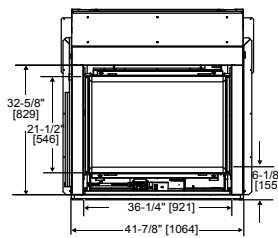

Front View

Left Side View

Right Side View

TWILIGHT MODERN

Model	Front Width		Back Width		Height		Depth		Glass Size	BTU/Hour Input
	Unit	Framing	Unit	Framing	Unit	Framing	Unit	Framing		
Twilight-Mod	43" [1091]	44" [1118]	43" [1091]	44" [1118]	46-7/8" [1191]	47-5/8" [1210]	24" [609]	23" [584]	35-5/8" x 21-1/2" [905 x 546]	38,000 (NG), 36,000 (LP)

Side View

Top View

Side View

* = MEASURE TO BOTTOM OF LIP AS SHOWN

Indoor Front View

Outdoor Front View

Dimensions are in inches and millimeters. Product information is not complete and is subject to change without notice. Product installation must adhere strictly to instructions shipped with product. We recommend measuring individual units at installation. NOTE: Combustible material should not cover the face. Refer to installation manual for detailed specifications on installing this product. Hearth & Home Technologies reserves the right to update units periodically. The flame and glass media appearance may vary based on the type of fuel burned. Actual product appearance, including flame, may differ from product images.