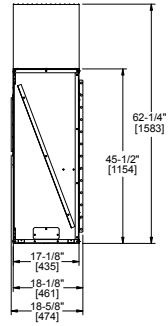

Interior Styles

Traditional

Herringbone

Bronze Bi-Fold Glass Doors

PALAZZO

Model	Front Width		Back Width		Height		Depth		Viewing Area	BTU/Hour Input
	Unit	Framing	Unit	Framing	Unit	Framing	Unit	Framing		
Palazzo	59-7/8" [1520]	60" [1524]	59-7/8" [1520]	60" [1524]	45-1/2" [1154]	62-3/8" [1584]	18-5/8" [474]	18-1/8" [459]	48" x 13-7/8" [1219 x 352]	43,000
Palazzo See-Through	59-7/8" [1520]	60" [1524]	59-7/8" [1520]	60" [1524]	45-1/2" [1154]	62-3/8" [1584]	18-1/4" [463]	17" [431]	48" x 13-7/8" [1219 x 352]	43,000

Front View

Left Side View

Right Side View

TWILIGHT MODERN

Model	Front Width		Back Width		Height		Depth		Glass Size	BTU/Hour Input
	Unit	Framing	Unit	Framing	Unit	Framing	Unit	Framing		
Twilight-Mod	43" [1091]	44" [1118]	43" [1091]	44" [1118]	46-7/8" [1191]	47-5/8" [1210]	24" [609]	23" [584]	35-5/8" x 21-1/2" [905 x 546]	38,000 (NG), 36,000 (LP)

Side View

Top View

Side View

* = MEASURE TO BOTTOM OF LIP AS SHOWN

Indoor Front View

Outdoor Front View

Dimensions are in inches and millimeters. Product information is not complete and is subject to change without notice. Product installation must adhere strictly to instructions shipped with product. We recommend measuring individual units at installation. NOTE: Combustible material should not cover the face. Refer to installation manual for detailed specifications on installing this product. Hearth & Home Technologies reserves the right to update units periodically. The flame and glass media appearance may vary based on the type of fuel burned. Actual product appearance, including flame, may differ from product images.

SPECIFICATIONS

DAKOTA

Model	Front Width		Back Width		Height		Depth		Viewing Area	BTU/Hour Input
	Unit	Framing	Unit	Framing	Unit	Framing	Unit	Framing		
Dakota	48" [1219]	49" [1245]	31" [787]	49" [1246]	43-1/2" [1105]	43-7/8" [1114]	23-1/4" [591]	24-1/8" [613]	26-13/16" x 42-1/2" [681 x 1080]	60,000 (NG), 53,000 (LP)