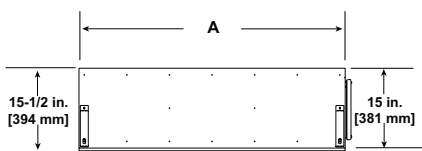

TWILIGHT-II

Model	Front Width		Back Width		Height		Depth		Glass Size	BTU/Hour Input
	Unit	Framing	Unit	Framing	Unit	Framing	Unit	Framing		
Twilight-II	43" [1091]	44" [1118]	43" [1091]	44" [1118]	46-7/8" [1191]	47-5/8" [1210]	24" [609]	23" [584]	35-5/8" x 21-1/2" [905 x 546]	38,000 (NG), 36,000 (LP)

Side View

Top View

* = MEASURE TO BOTTOM OF LIP AS SHOWN

CAROLINA

Model	Front Width		Back Width		Height		Depth		Viewing Area	BTU/Hour Input
	Unit	Framing	Unit	Framing	Unit	Framing	Unit	Framing		
Carolina-36"	44" [1118]	48" [1219]	44" [1118]	48" [1219]	42-1/2" [1080]	42-1/2" [1080]	17" [432]	17" [432]	33-3/8" x 28-7/8" [848 x 733]	55,000 (NG), 50,000 (LP)
Carolina-42"	50" [1270]	54" [1372]	50" [1270]	54" [1372]	50-1/2" [1283]	50-1/2" [1283]	17" [432]	17" [432]	39-1/8" x 33-3/4" [994 x 857]	65,000 (NG), 62,000 (LP)

MODEL	Carolina-36"	Carolina-42"
A	44 [1118]	50 [1270]
B	28-7/8 [733]	34-3/4 [883]
C	33-3/8 [848]	39-1/8 [994]
D	36-1/2 [927]	44-1/2 [1130]
E	42-1/2 [1080]	50-1/2 [1283]

Top View

Dimensions are in inches and millimeters. Product information is not complete and is subject to change without notice. Product installation must adhere strictly to instructions shipped with product. We recommend measuring individual units at installation. NOTE: Combustible material should not cover the face. Refer to installation manual for detailed specifications on installing this product. Hearth & Home Technologies reserves the right to update units periodically. The flame and glass media appearance may vary based on the type of fuel burned. Actual product appearance, including flame, may differ from product images.