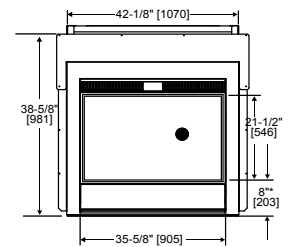

Front View

Left Side View

Right Side View

TWILIGHT MODERN

Model	Front Width		Back Width		Height		Depth		Glass Size	BTU/Hour Input
	Unit	Framing	Unit	Framing	Unit	Framing	Unit	Framing		
Twilight-Mod	43" [1091]	44" [1118]	43" [1091]	44" [1118]	46-7/8" [1191]	47-5/8" [1210]	24" [609]	23" [584]	35-5/8" x 21-1/2" [905 x 546]	38,000 (NG), 36,000 (LP)

Side View

Top View

Side View

* = MEASURE TO BOTTOM OF LIP AS SHOWN

Indoor Front View

Outdoor Front View

Dimensions are in inches and millimeters. Product information is not complete and is subject to change without notice. Product installation must adhere strictly to instructions shipped with product. We recommend measuring individual units at installation. NOTE: Combustible material should not cover the face. Refer to installation manual for detailed specifications on installing this product. Hearth & Home Technologies reserves the right to update units periodically. The flame and glass media appearance may vary based on the type of fuel burned. Actual product appearance, including flame, may differ from product images.