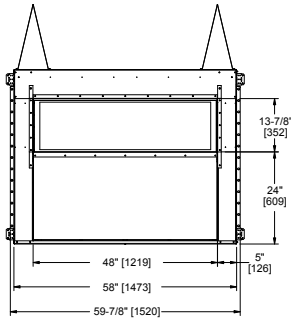

Interior Styles

Traditional

Herringbone

Bronze Bi-Fold Glass Doors

PALAZZO

Model	Front Width		Back Width		Height		Depth		Viewing Area	BTU/Hour Input
	Unit	Framing	Unit	Framing	Unit	Framing	Unit	Framing		
Palazzo	59-7/8" [1520]	60" [1524]	59-7/8" [1520]	60" [1524]	45-1/2" [1154]	62-3/8" [1584]	18-5/8" [474]	18-1/8" [459]	48" x 13-7/8" [1219 x 352]	43,000
Palazzo See-Through	59-7/8" [1520]	60" [1524]	59-7/8" [1520]	60" [1524]	45-1/2" [1154]	62-3/8" [1584]	18-1/4" [463]	17" [431]	48" x 13-7/8" [1219 x 352]	43,000

Front View

Left Side View

Right Side View

TWILIGHT MODERN

Model	Front Width		Back Width		Height		Depth		Glass Size	BTU/Hour Input
	Unit	Framing	Unit	Framing	Unit	Framing	Unit	Framing		
Twilight-Mod	43" [1091]	44" [1118]	43" [1091]	44" [1118]	46-7/8" [1191]	47-5/8" [1210]	24" [609]	23" [584]	35-5/8" x 21-1/2" [905 x 546]	38,000 (NG), 36,000 (LP)

Side View

Top View

Side View

* = MEASURE TO BOTTOM OF LIP AS SHOWN

Indoor Front View

Outdoor Front View

Dimensions are in inches and millimeters. Product information is not complete and is subject to change without notice. Product installation must adhere strictly to instructions shipped with product. We recommend measuring individual units at installation. NOTE: Combustible material should not cover the face. Refer to installation manual for detailed specifications on installing this product. Hearth & Home Technologies reserves the right to update units periodically. The flame and glass media appearance may vary based on the type of fuel burned. Actual product appearance, including flame, may differ from product images.