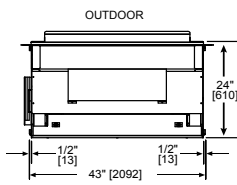

Front View

Left Side View

Right Side View

TWILIGHT MODERN

Model	Front Width		Back Width		Height		Depth		Glass Size	BTU/Hour Input
	Unit	Framing	Unit	Framing	Unit	Framing	Unit	Framing		
Twilight-Mod	43" [1091]	44" [1118]	43" [1091]	44" [1118]	46-7/8" [1191]	47-5/8" [1210]	24" [609]	23" [584]	35-5/8" x 21-1/2" [905 x 546]	38,000 (NG), 36,000 (LP)

Side View

Top View

Side View

* = MEASURE TO BOTTOM OF LIP AS SHOWN

Indoor Front View

Outdoor Front View

Dimensions are in inches and millimeters. Product information is not complete and is subject to change without notice. Product installation must adhere strictly to instructions shipped with product. We recommend measuring individual units at installation. NOTE: Combustible material should not cover the face. Refer to installation manual for detailed specifications on installing this product. Hearth & Home Technologies reserves the right to update units periodically. The flame and glass media appearance may vary based on the type of fuel burned. Actual product appearance, including flame, may differ from product images.