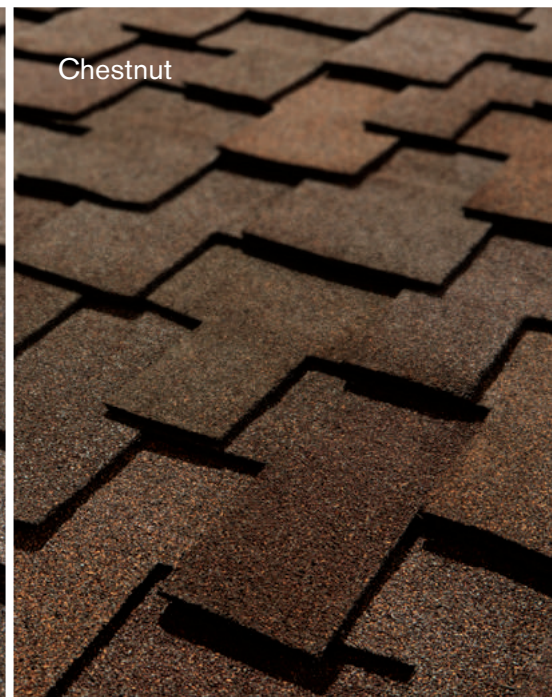

TAMKO's **blended shadowtone** creates dimension, striking contrast and remarkable depth while adding curb appeal to help ensure a look you'll want to call your own.

HERITAGE® VINTAGE®

Weathered Wood

PRIOR TO MAKING YOUR FINAL COLOR SELECTION, TAMKO RECOMMENDS VIEWING AN ACTUAL ROOF INSTALLATION OF THE SAME SHINGLE COLOR AND MANUFACTURING PLANT YOU ARE CONSIDERING FOR THE FULL IMPACT OF COLOR BLENDING AND PATTERNS. AS COLORS VARY BY REGION, YOU MAY WANT TO VISIT WWW.TAMKO.COM AND VIEW COLORS AVAILABLE BY ZIP CODE. HOUSE PHOTOGRAPHY IN THIS BROCHURE MAY HAVE BEEN DIGITALLY MODIFIED OR CREATED USING PHOTOGRAPHS OF ACTUAL SHINGLES. PRINTED REPRODUCTION OF THE SHINGLE COLORS IS AS ACCURATE AS OUR PRINTING WILL PERMIT. PRIOR TO INSTALLING THE SHINGLES, OPEN A BUNDLE AND VIEW A FEW OF THE SHINGLES TO BE CERTAIN IT IS THE COLOR YOU SELECTED. TAMKO WILL NOT BE RESPONSIBLE FOR COLOR CLAIMS ONCE THE SHINGLES ARE INSTALLED ON A ROOF.

Fossil Grey

Chestnut

Leave a bold impression with the striking depth of Heritage Vintage. Add fresh, vivid color to your roof with dramatic greys, warm browns and daring reds. Heritage Vintage shingles replicate the natural aesthetics of wood shakes to perfectly complement your home and your style.

Fossil Grey

Weathered Wood

Chestnut

Invest in curb appeal. Roofing is the highest return on investment for exterior remodeling projects, according to the NARI and National Association of REALTORS.

REALTOR® Mag, Dec. 2015,
<http://www.tamko.com/realtormag-value>