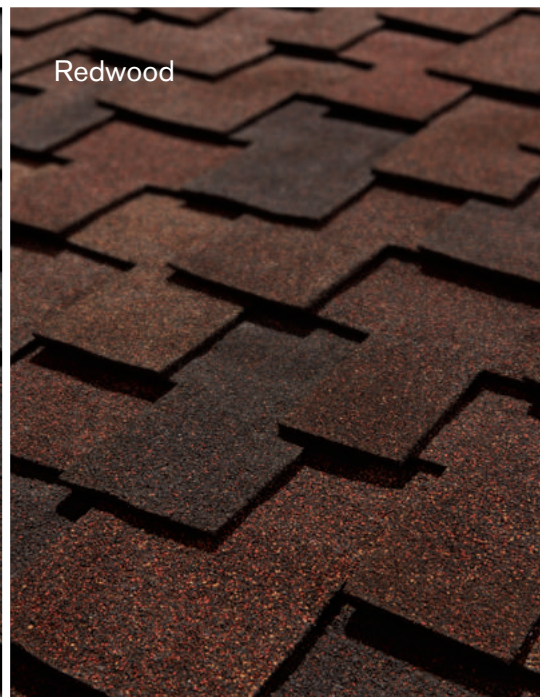

Shingles are just the beginning. TAMKO offers a variety of additional accessories for your roof.

Additional accessories include Underlayments, Shingle Starter, Cements & Sealants, Heritage Shingle Options, Ventilation and Hip & Ridge Shingles.

See back for details.