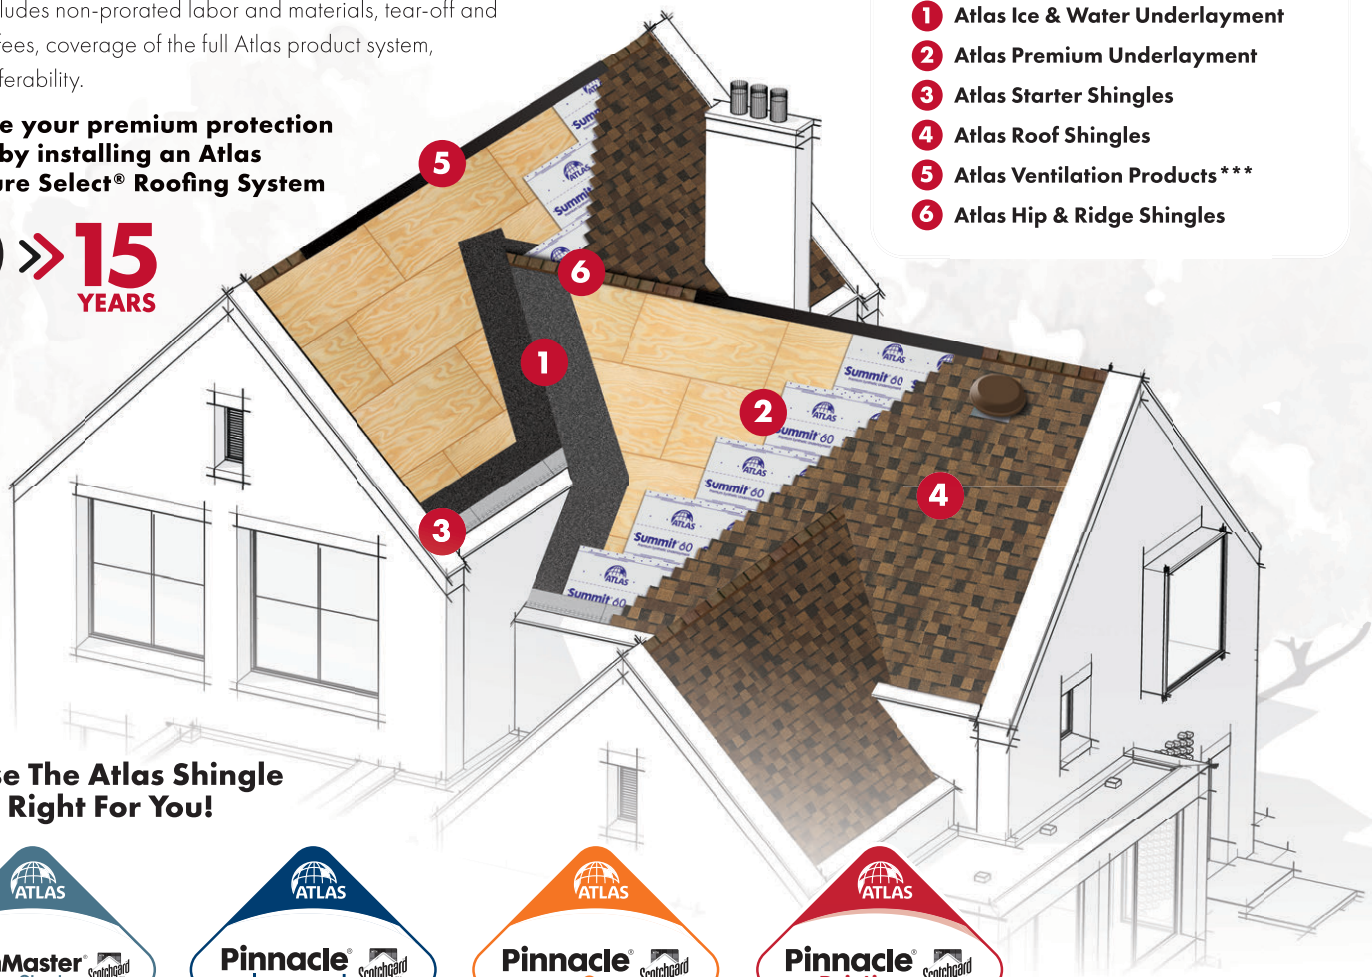

Increase your premium protection period by installing an Atlas Signature Select[®] Roofing System

10 >> **15**
YEARS YEARS

Roof System Components:

- 1 Atlas Ice & Water Underlayment
- 2 Atlas Premium Underlayment
- 3 Atlas Starter Shingles
- 4 Atlas Roof Shingles
- 5 Atlas Ventilation Products***
- 6 Atlas Hip & Ridge Shingles