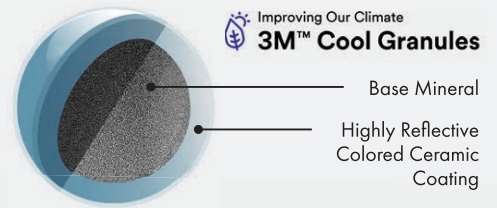

Pinnacle[®] Sun Colors

Cool Coastal Cliffs - shown on cover SRI: 17

Cool Moonlight Beach SRI: 18

Cool Surf SRI: 17

Cool Coral Canyon SRI: 17

Cool Driftwood SRI: 18

Cool Sand SRI: 20

The Solar Reflectance Index (SRI) is an indicator of the ability of a roof surface to return solar energy to the atmosphere. Roofing material surfaces with a higher SRI will be cooler than surfaces with a lower SRI under the same solar energy exposure, especially on a sunny day. Using materials with higher SRI values can enhance building occupant comfort and reduce air conditioning use. For more information, please reference the Cool Roof Rating Council: CoolRoofs.org

To provide homeowners the most accurate representation of color options, several photo scans and house shots were utilized in numerous lighting conditions. Variations in lighting illustrate the color gradients on asphalt shingle roofs.

AtlasRoofing.com/Roof-Inspiration

LIFETIME
limited warranty

130MPH
wind resistance

HP42
technology

CLASS 3
impact resistance

Pinnacle[®] Sun

Cool Roof Technology that Fights Smog

The Coolest Innovation in Residential Roofing

Unleash the power of cool roofing with Pinnacle[®] Sun cool roof technology. These innovative shingles are designed with 3M[™] cooling technology using granules that reflect sunlight. With 3M[™] Cool Roofing Granules, you can reduce energy costs and elevate the look of your home. Upgrade to Pinnacle[®] Sun cool roof technology and experience the ultimate in energy efficiency, style, and performance with a wide range of color options.