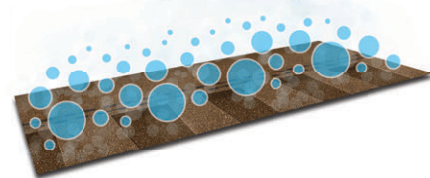

Harness the Power of the Sun

Pinnacle® Sun Shingles can help on cooling costs in climates with year-round cooling needs.

Oak Ridge National Laboratory

3M SMOG
reducing technology

Improving Air Quality One Roof at a Time

Breathe easy with Pinnacle® Sun shingles — the revolutionary roofing solution that not only protects your home but also helps improve air quality with patented 3M™ Smog-Reducing Technology. The 3M™ Smog-Reducing Granules found in Pinnacle® Sun shingles are formulated with a photocatalytic coating activated by the sun's UV rays, transforming nitrogen oxide gases in the air around your home into a water-soluble, plant-useable nitrate that washes away with rainwater.

Improving Our Climate
3M™ Smog-Reducing Granules

The Problem

Over time, shingles without proper protection can develop unsightly black streaks caused by blue-green algae.