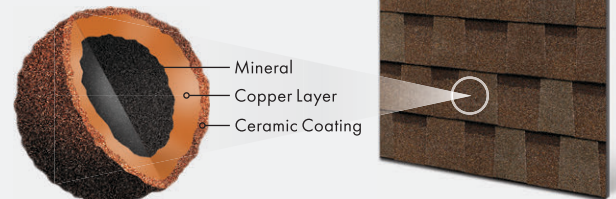

• Prevent Unsightly Black Streaks Caused by Algae

• New Cool B