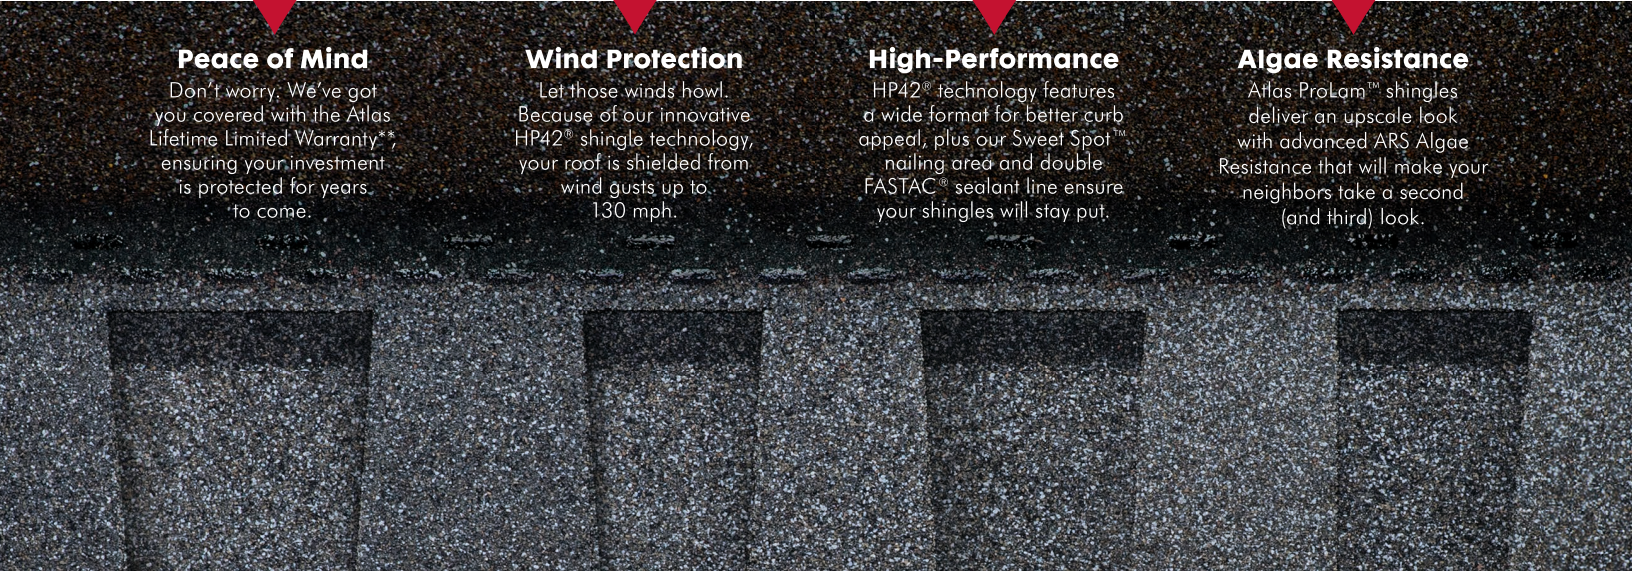

Peace of Mind

Don't worry. We've got you covered with the Atlas Lifetime Limited Warranty*, ensuring your investment is protected for years to come.

Wind Protection

Let those winds howl. Because of our innovative HP42® shingle technology, your roof is shielded from wind gusts up to 130 mph.

High-Performance

HP42® technology features a wide format for better curb appeal, plus our Sweet Spot™ nailing area and double FASTAC® sealant line ensure your shingles will stay put.

Algae Resistance

Atlas ProLam™ shingles deliver an upscale look with advanced ARS Algae Resistance that will make your neighbors take a second (and third) look.