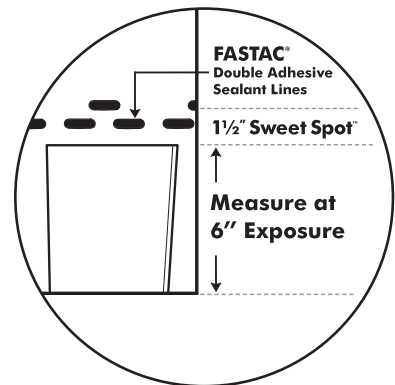

Greater Exposure With HP42[®]

Give your home the attention it deserves by creating stunning curb appeal. A 6" exposure creates a bolder, architectural appearance than the traditional asphalt shingle, setting your home apart from the top down.

Bigger, Faster, Better

A bigger shingle means better protection, faster installation, and stunning curb appeal.

ProLam™ shingles with HP42[®] technology feature the Sweet Spot™ nailing area and double FASTAC[®] sealant line, ensuring your shingles will stay put for a more secure seal and enhanced wind protection up to 130 mph.