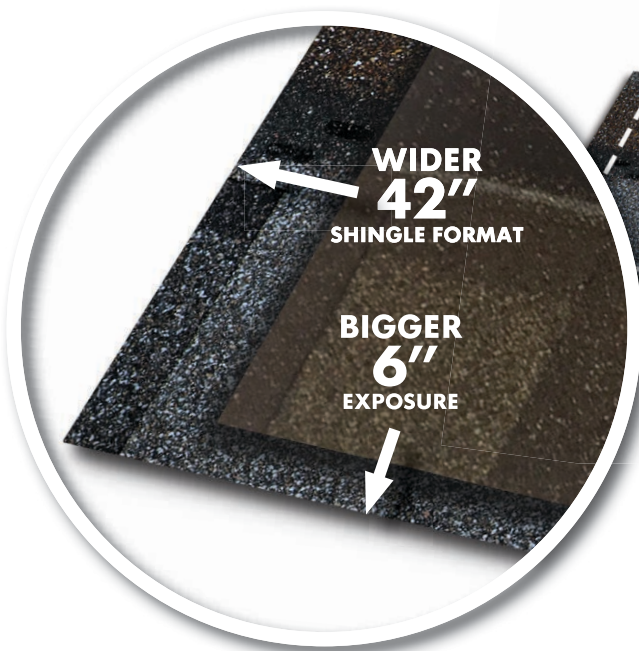

High-Performance

HP42® technology features a wide format for better curb appeal, plus our Sweet Spot™ nailing area and double FASTAC® sealant line ensure your shingles will stay put.

Algae Resistance

Atlas ProLam™ shingles deliver an upscale look with advanced ARS Algae Resistance that will make your neighbors take a second (and third) look.

To provide homeowners the most accurate representation of color options, several photo scans and house shots were utilized in numerous lighting conditions. Variations in lighting illustrate the color gradients on asphalt shingle roofs.

Greater Exposure With HP42[®]

Give your home the attention it deserves by creating stunning curb appeal. A 6" exposure creates a bolder, architectural appearance than the traditional asphalt shingle, setting your home apart from the top down.