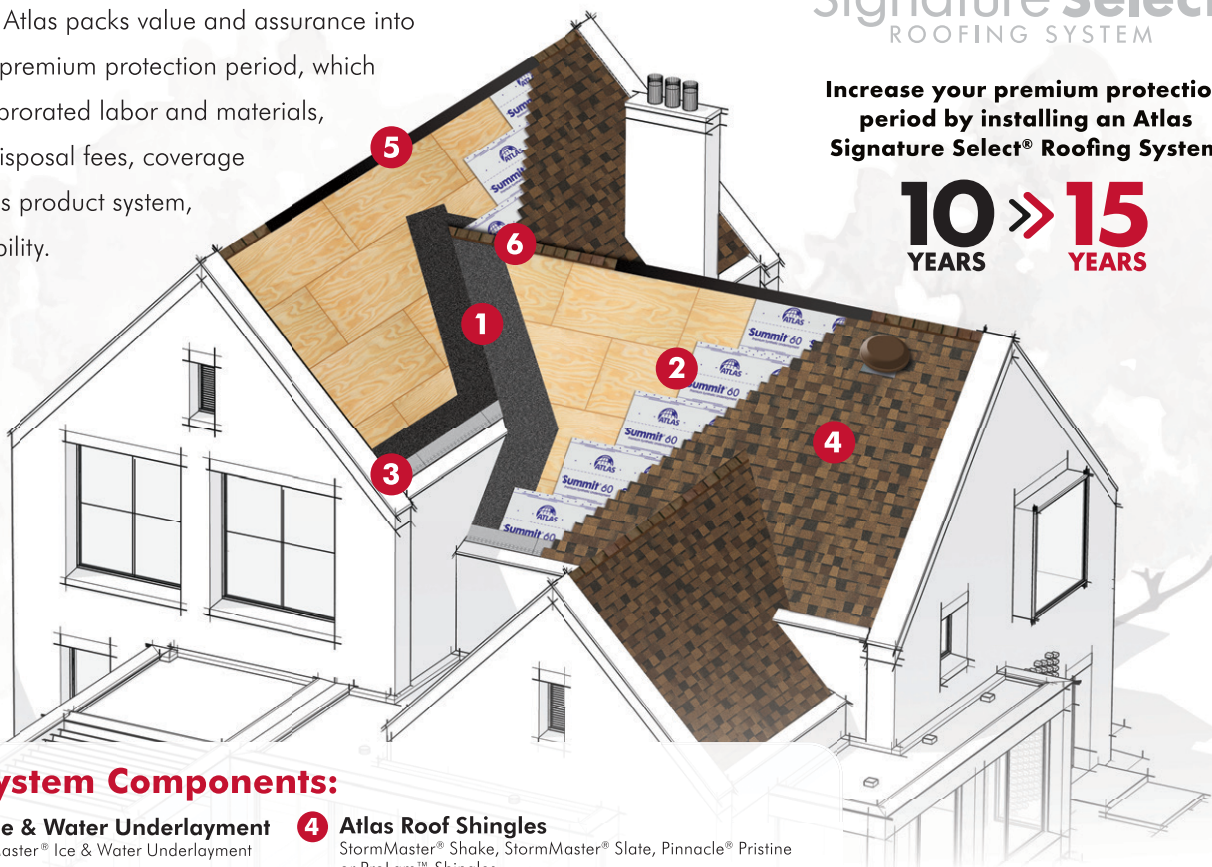

ProLam™

Exceptional Value in a Designer Look

Atlas ProLam™ laminate shingles are available in seven popular shades made to complement any home's exterior color scheme. With built-in algae resistance and wind resistance up to 130 mph, you're investing in a roofing system that provides beautiful curb appeal and valuable protection.

Colors	Limited Warranty*	Wind Resistance*	Algae Resistance (ARS)*
7	Lifetime	Up to 130 mph	10 Years

Demand Peak Coverage

When you install an Atlas Signature Select® roofing system¹, all the components are designed for and backed by the industry's best warranty coverage.

Unlike many other roofing warranties that over promise and under deliver, Atlas packs value and assurance into an enhanced premium protection period, which includes non-prorated labor and materials, tear-off and disposal fees, coverage of the full Atlas product system, and transferability.

Signature Select®
ROOFING SYSTEM

Increase your premium protection period by installing an Atlas Signature Select® Roofing System

10 > **15**
YEARS YEARS

Roof System Components:

1. **1 Atlas Ice & Water Underlayment**
   WeatherMaster® Ice & Water Underlayment
2. **2 Atlas Premium Underlayment**
   WeatherMaster® Ice & Water, Summit® 180, Summit® 60 or Gorilla Guard® 30
3. **3 Atlas Starter Shingles**
   Pro-Cut® HP42® Starter Shingles, Pro-Cut® Starter Shingles or Pro-Cut® Starter Roll Shingle
4. **4 Atlas Roof Shingles**
   StormMaster® Shake, StormMaster® Slate, Pinnacle® Pristine or ProLam™ Shingles
5. **5 Atlas Ventilation Products**
   Choose Between TruRidge® and HighPoint® Ventilation Products**
6. **6 Atlas Hip & Ridge Shingles**
   StormMaster® Hip & Ridge, Pro-Cut® High Profile Hip & Ridge, Pro-Cut® Hip & Ridge or ProLam™ Hip & Ridge Shingles

* Refer to the Atlas Roofing Limited Shingle Warranty for all coverage requirements.

** Warning: For proper ventilation and performance, **do not mix multiple types of exhaust vents to vent the same attic space.** The picture is for illustration purposes only. A valid system warranty will cover only one type of exhaust vent per attic area.