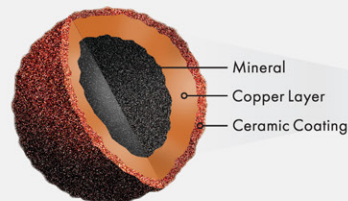

• Strengthen Your Home with Class 4 Impact Resistance

• Inspired by