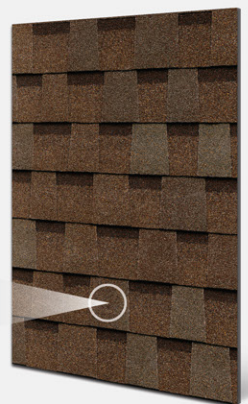

• Strengthen Your Home with Class 4 Impact Resistance

• Inspired by