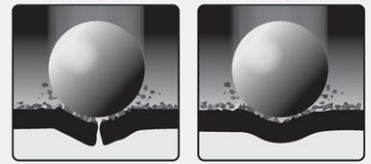

UL 2218 Class 4 Impact Testing

Standard Asphalt Shingles   Pinnacle® Impact Shingles

Shingles with 3M™ Smog-Reducing Granules transform your roof into a smog-eating machine doing the work of **2 or more trees***
*Source: 3M.com/smog-fighter