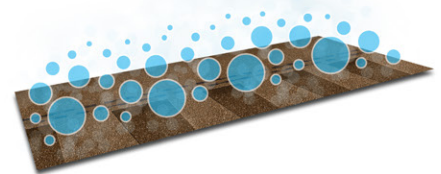

Improving Air Quality One Roof at a Time

Breathe easy with Pinnacle® Impact shingles — the revolutionary roofing solution that not only protects your home, but also helps improve air quality with patented 3M™ Smog-Reducing Technology. The 3M™ Smog-Reducing Granules found in Pinnacle® Impact shingles are formulated with a photocatalytic coating activated by the sun's UV rays, transforming nitrogen oxide gases in the air around your home, into a water-soluble, plant-useable nitrate that washes away with rainwater.

Improving Our Climate
3M™ Smog-Reducing Granules

The Problem

Over time, shingles without proper protection can develop unsightly black streaks caused by blue-green algae.