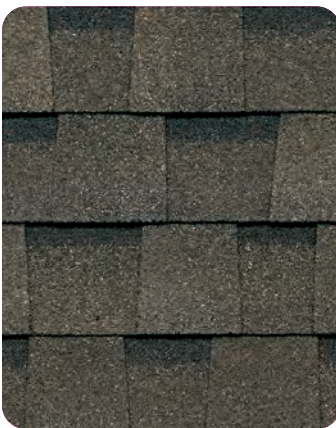

© Copyright 2022, Atlas Roofing Corporation ATL-225972-00 9/22

Colors

Black Shadow

Hearthstone Gray

Pewter

Dove Gray

Weathered Wood

Desert Shake