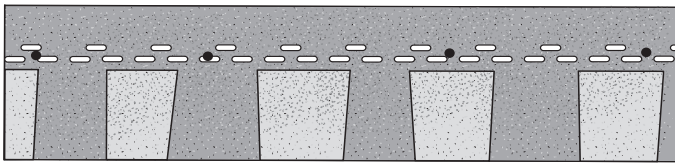

Length: 42" / 1066.8 mm
Width: 14" / 355.6 mm

Exposure: 6" / 152.4 mm
Shingles Per Bundle: 18-20

FEATURES

Available In 7 Colors
Up To 130 mph Wind Limited Warranty*
Lifetime Limited Shingle Warranty*
Atlas Signature Select® Eligible¹

ASTM

D7158, Class H Wind Resistance,
Passed at 150 mph
D6381, Uplift Resistance
D3018, Type 1
D3161, Class F, Tested at 110 mph
D3462, As Manufactured
E108, Class A Fire Resistance

UL

790, Class A Fire Resistance

CODES AND COMPLIANCES

CAN/CSA-A123.5-M90

For maximum protection and warranty coverage, install an Atlas Signature Select® Roofing System with components designed and backed by an Atlas warranty.

SAFETY, STORAGE AND HANDLING

WARNING: Roofing application can be dangerous. Observe all precautions and safety guidelines in accordance with proper roofing trade practices. Minimize roof traffic. Perform regular roof maintenance in appropriate weather.

IMPORTANT PRECAUTIONS: Store on flat surface. Protect from weather during storage and on job site. Sealant protection tape is placed on back of each shingle and does not have to be removed before applying.

For additional safety, storage and handling instructions go to: AtlasRoofing.com/roof-shingles/sds

INSTALLATION AND SPECIFICATIONS

For warranty installation instructions go to: AtlasRoofing.com/roof-shingles/pinnacle-pristine

For detailed installation and complete 3-part specifications go to: AtlasRoofing.com/roof-shingles/specifications

Atlas Roofing Corporation (ATLAS) warrants to you, the original owner of its shingle products, that this product is free from any manufacturing defects that materially affect the performance of your shingle during the Premium Protection Period or that cause leaks for the balance of the applicable warranty period.

* Refer to the Atlas Roofing Limited Shingle Warranty for all coverage requirements.